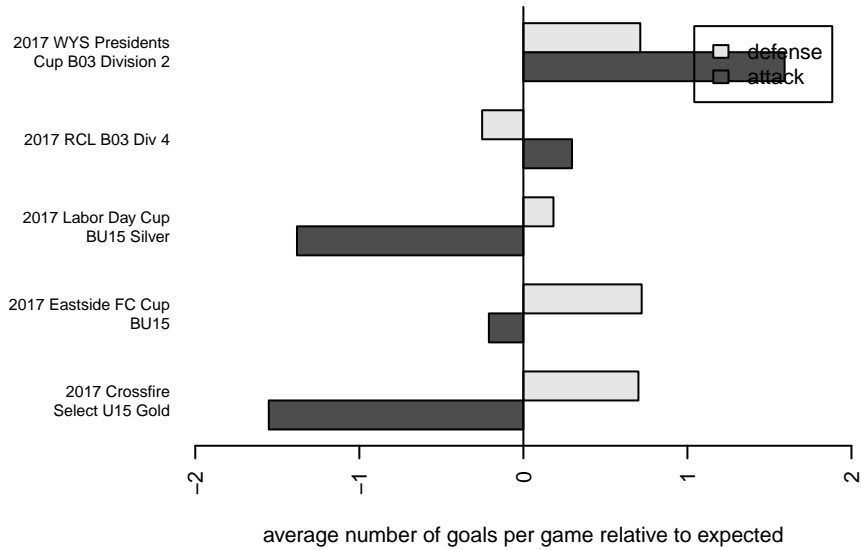

Eastside FC Blue B03

Eastside FC
 Preston, WA
 B03 total strength=1320
 attack=11.32 defense=3.26
 fall league = RCL B03 Div 4

alt names used:
 Eastside FC B03 Blue C
 Eastside FC Blue 03
 Eastside FC Blue 03
 Eastside FC 03 Blue
 Eastside FC B03 Blue C

Venues played:
 2016 WYS Presidents Cup B03 Division 2
 2017 Crossfire Select U15 Gold
 2017 Eastside FC Cup BU15
 2017 Labor Day Cup BU15 Silver
 2017 RCL B03 Div 4
 2017 WYS Presidents Cup B03 Division 2

**attack and defense variance (black dot)
relative to other teams
and top 10 in region**

**attack and defense rating
relative to others at age
and all opponents in last 13 months**

Performance relative to 13 month average