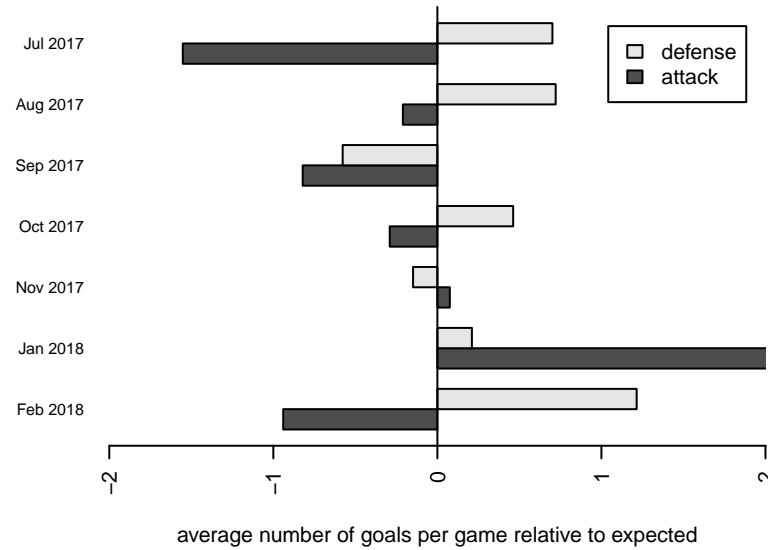

Performance relative to 13 month average