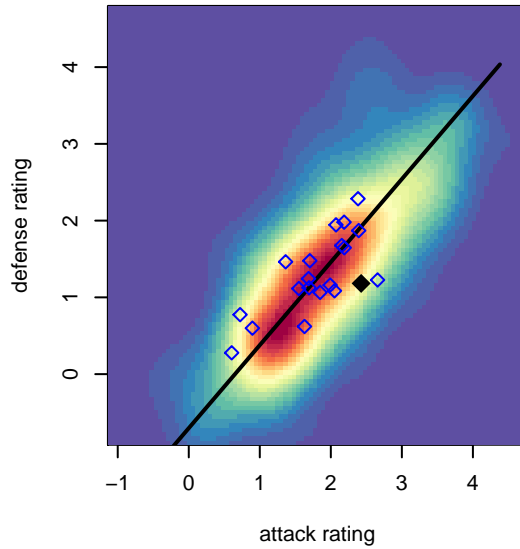

Eastside FC Blue B03

Eastside FC
 Preston, WA
 B03 total strength=1320
 attack=11.32 defense=3.26
 fall league = RCL B03 Div 4

alt names used:
 Eastside FC B03 Blue C
 Eastside FC Blue 03
 Eastside FC Blue 03
 Eastside FC 03 Blue
 Eastside FC B03 Blue C

**attack and defense variance (black dot)
relative to other teams
and top 10 in region**

**attack and defense rating
relative to others at age
and all opponents in last 13 months**

Performance relative to 13 month average