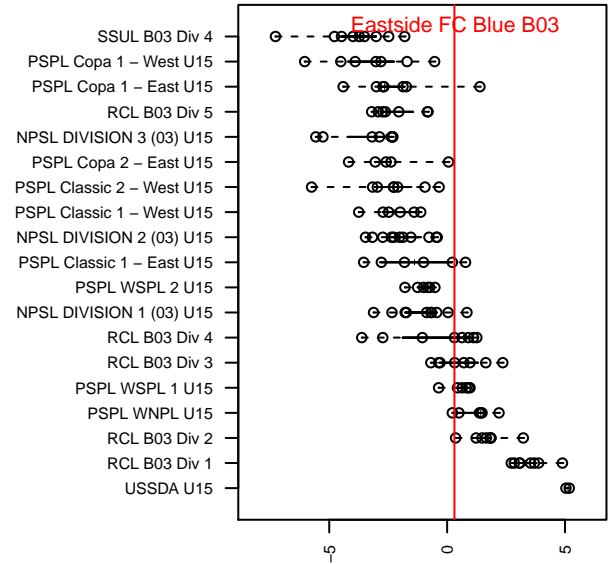

Eastside FC Blue B03

Eastside FC
 Preston, WA
 B03 total strength=1320
 attack=11.32 defense=3.26
 fall league = RCL B03 Div 4

alt names used:
 Eastside FC B03 Blue C
 Eastside FC Blue 03
 Eastside FC Blue 03
 Eastside FC 03 Blue
 Eastside FC B03 Blue C

**attack and defense variance (black dot)
relative to other teams
and top 10 in region**

**attack and defense rating
relative to others at age
and all opponents in last 13 months**

Performance relative to 13 month average