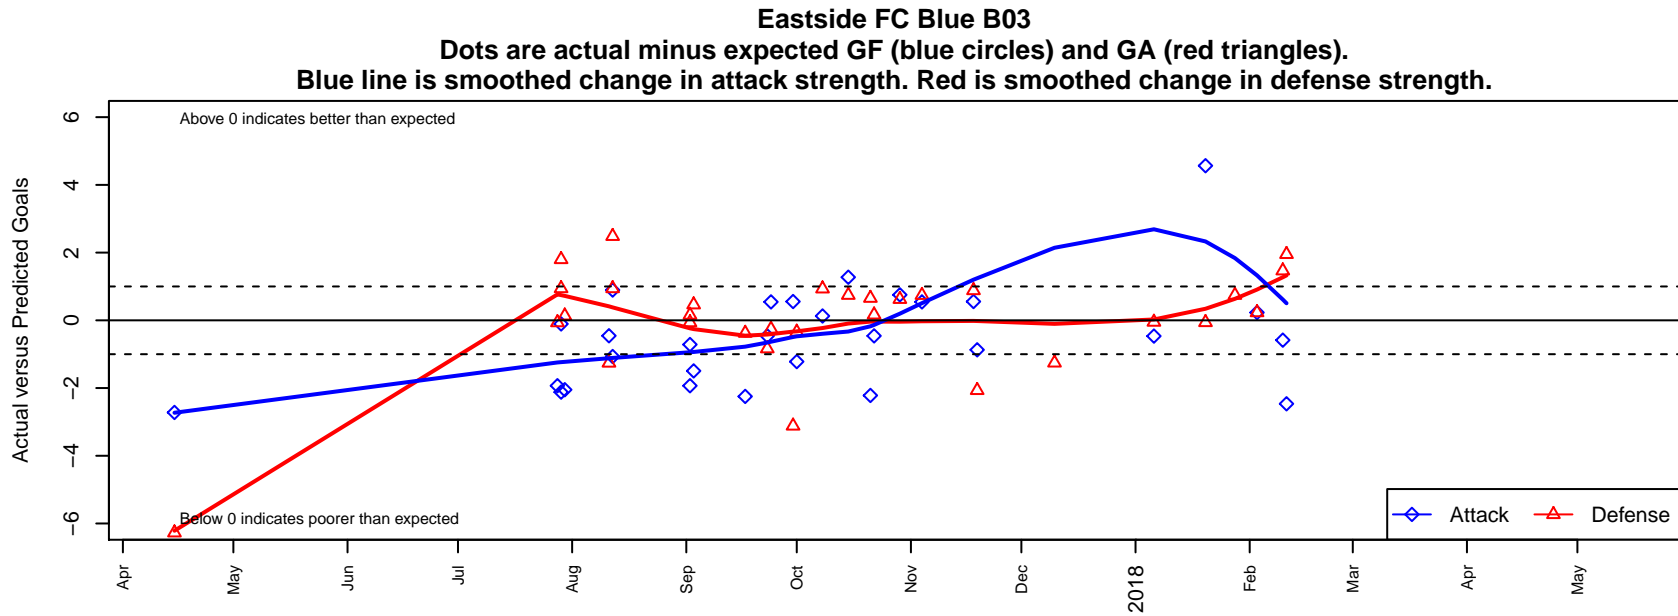

Eastside FC Blue B03

Eastside FC
 Preston, WA
 B03 total strength=1320
 attack=11.32 defense=3.26
 fall league = RCL B03 Div 4

alt names used:
 Eastside FC B03 Blue C
 Eastside FC Blue 03
 Eastside FC Blue 03
 Eastside FC 03 Blue
 Eastside FC B03 Blue C

**attack and defense variance (black dot)
relative to other teams
and top 10 in region**

**attack and defense rating
relative to others at age
and all opponents in last 13 months**

Performance relative to 13 month average