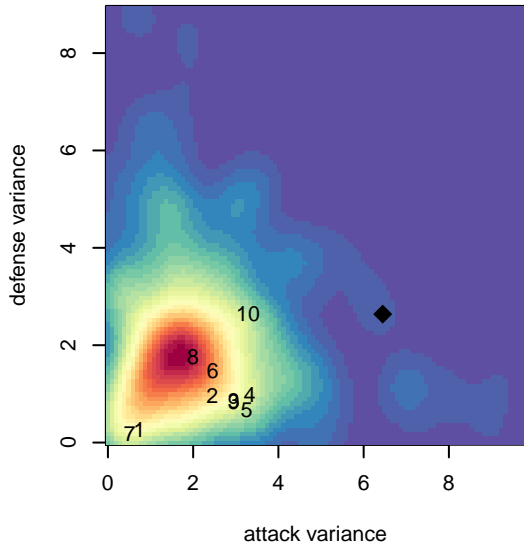

Eastside FC Blue B03

Eastside FC
 Preston, WA
 B03 total strength=1320
 attack=11.32 defense=3.26
 fall league = RCL B03 Div 4

alt names used:
 Eastside FC B03 Blue C
 Eastside FC Blue 03
 Eastside FC Blue 03
 Eastside FC 03 Blue
 Eastside FC B03 Blue C

**attack and defense variance (black dot)
relative to other teams
and top 10 in region**

**attack and defense rating
relative to others at age
and all opponents in last 13 months**

Performance relative to 13 month average